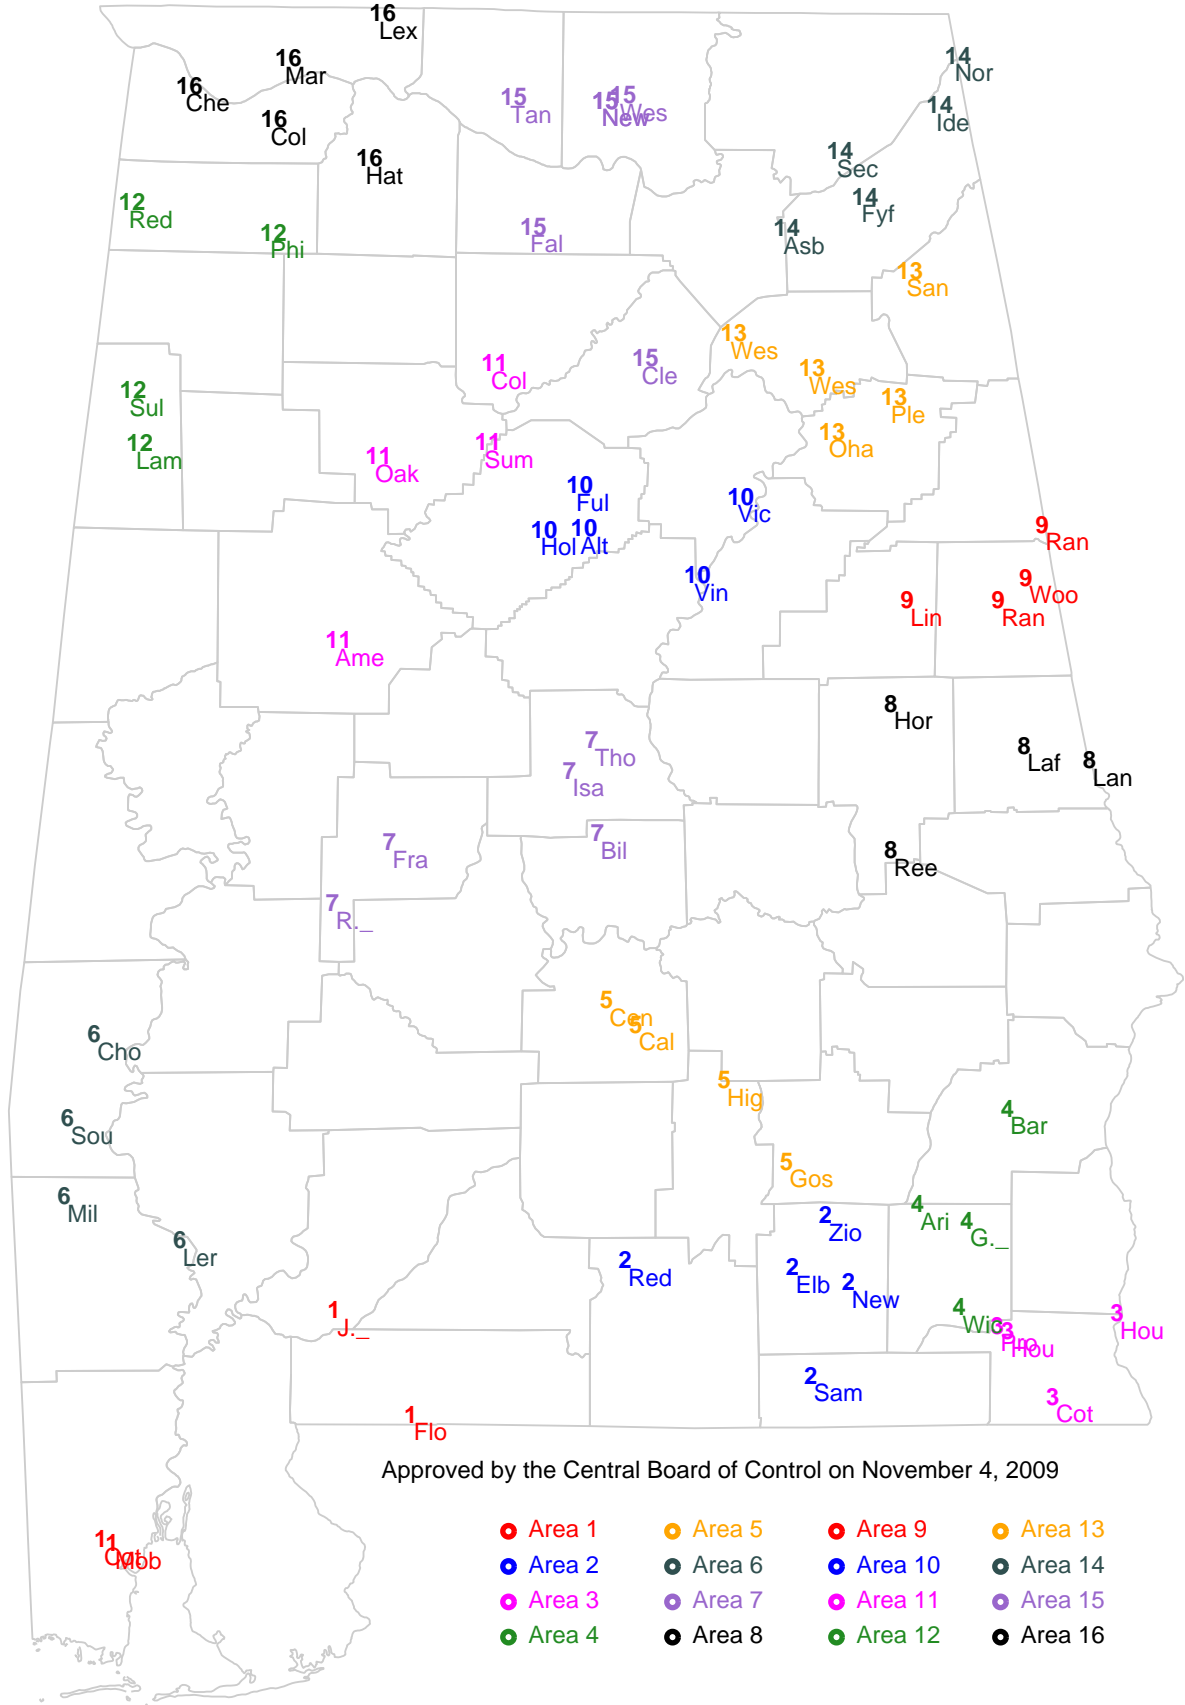

AHSAA 2010-12 Class 2A Basketball Alignment

11
Cobb