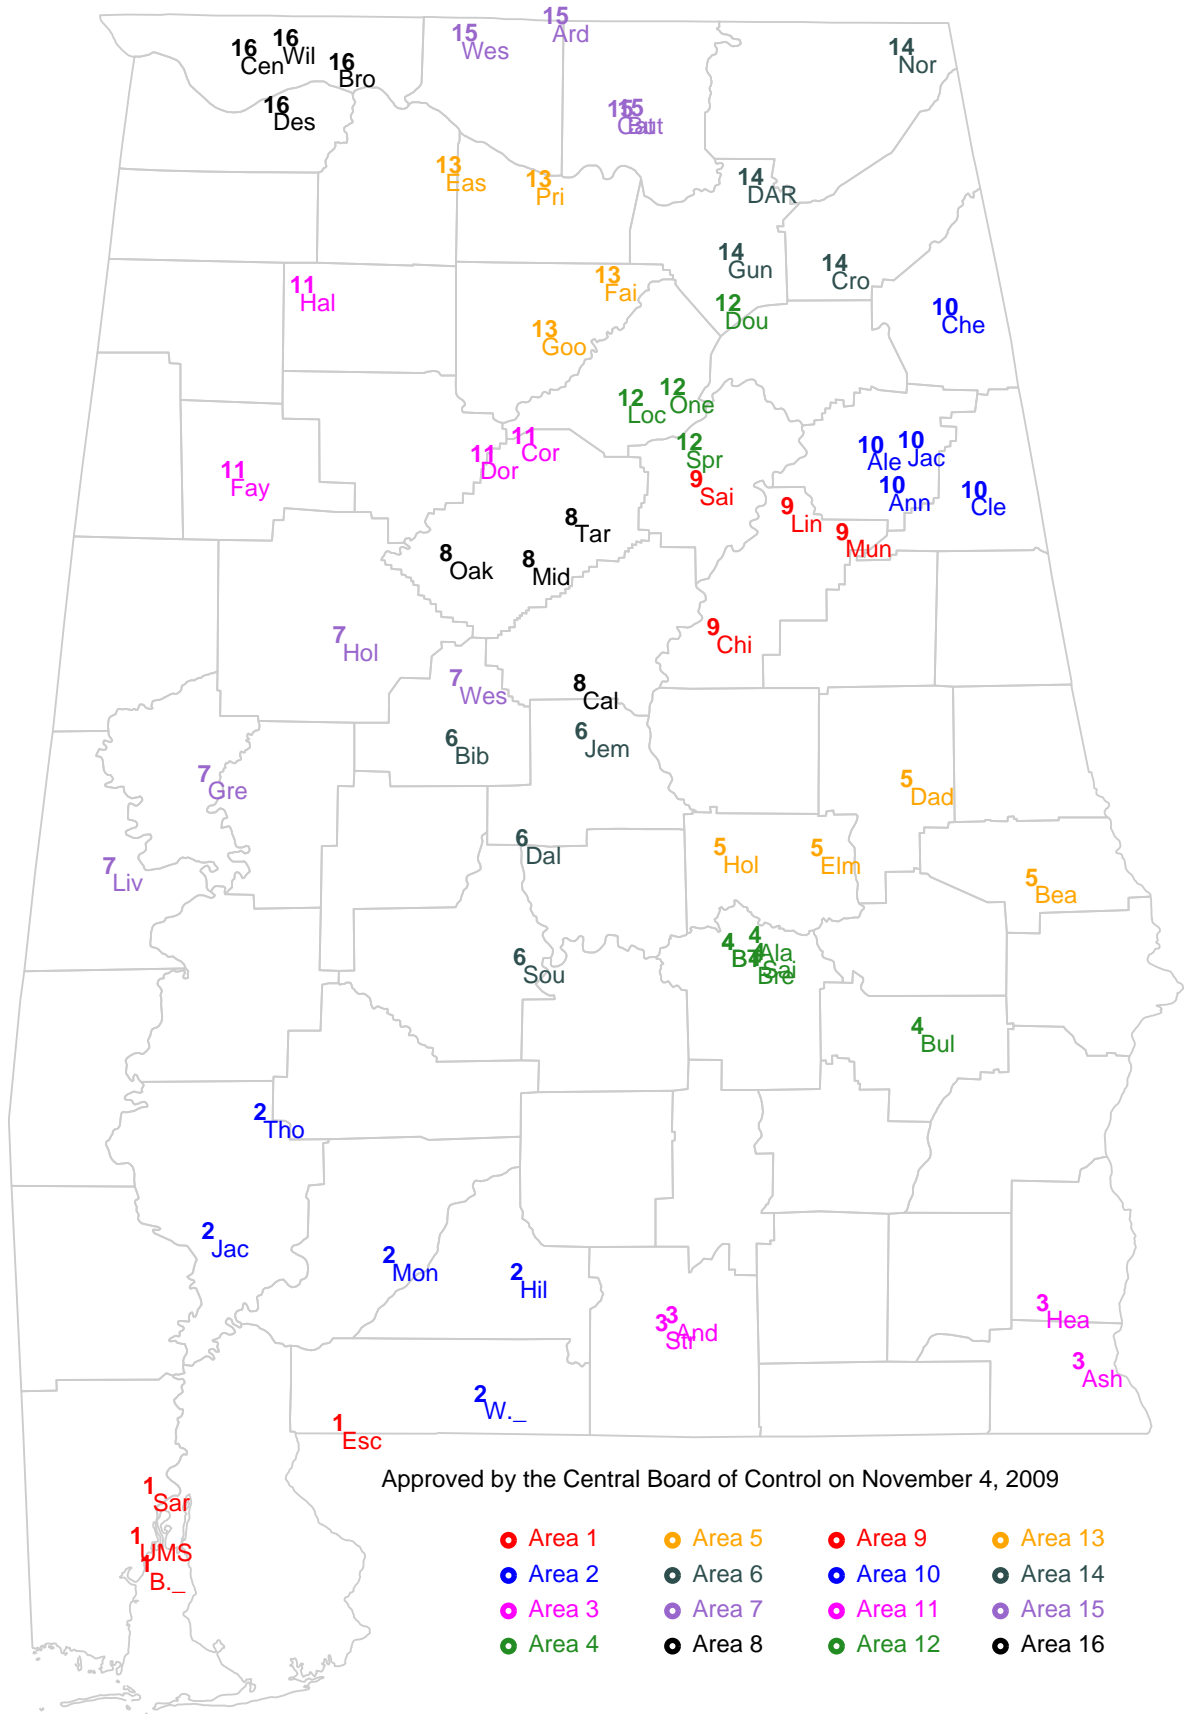

AHSAA 2010-12 Class 4A Basketball Alignment