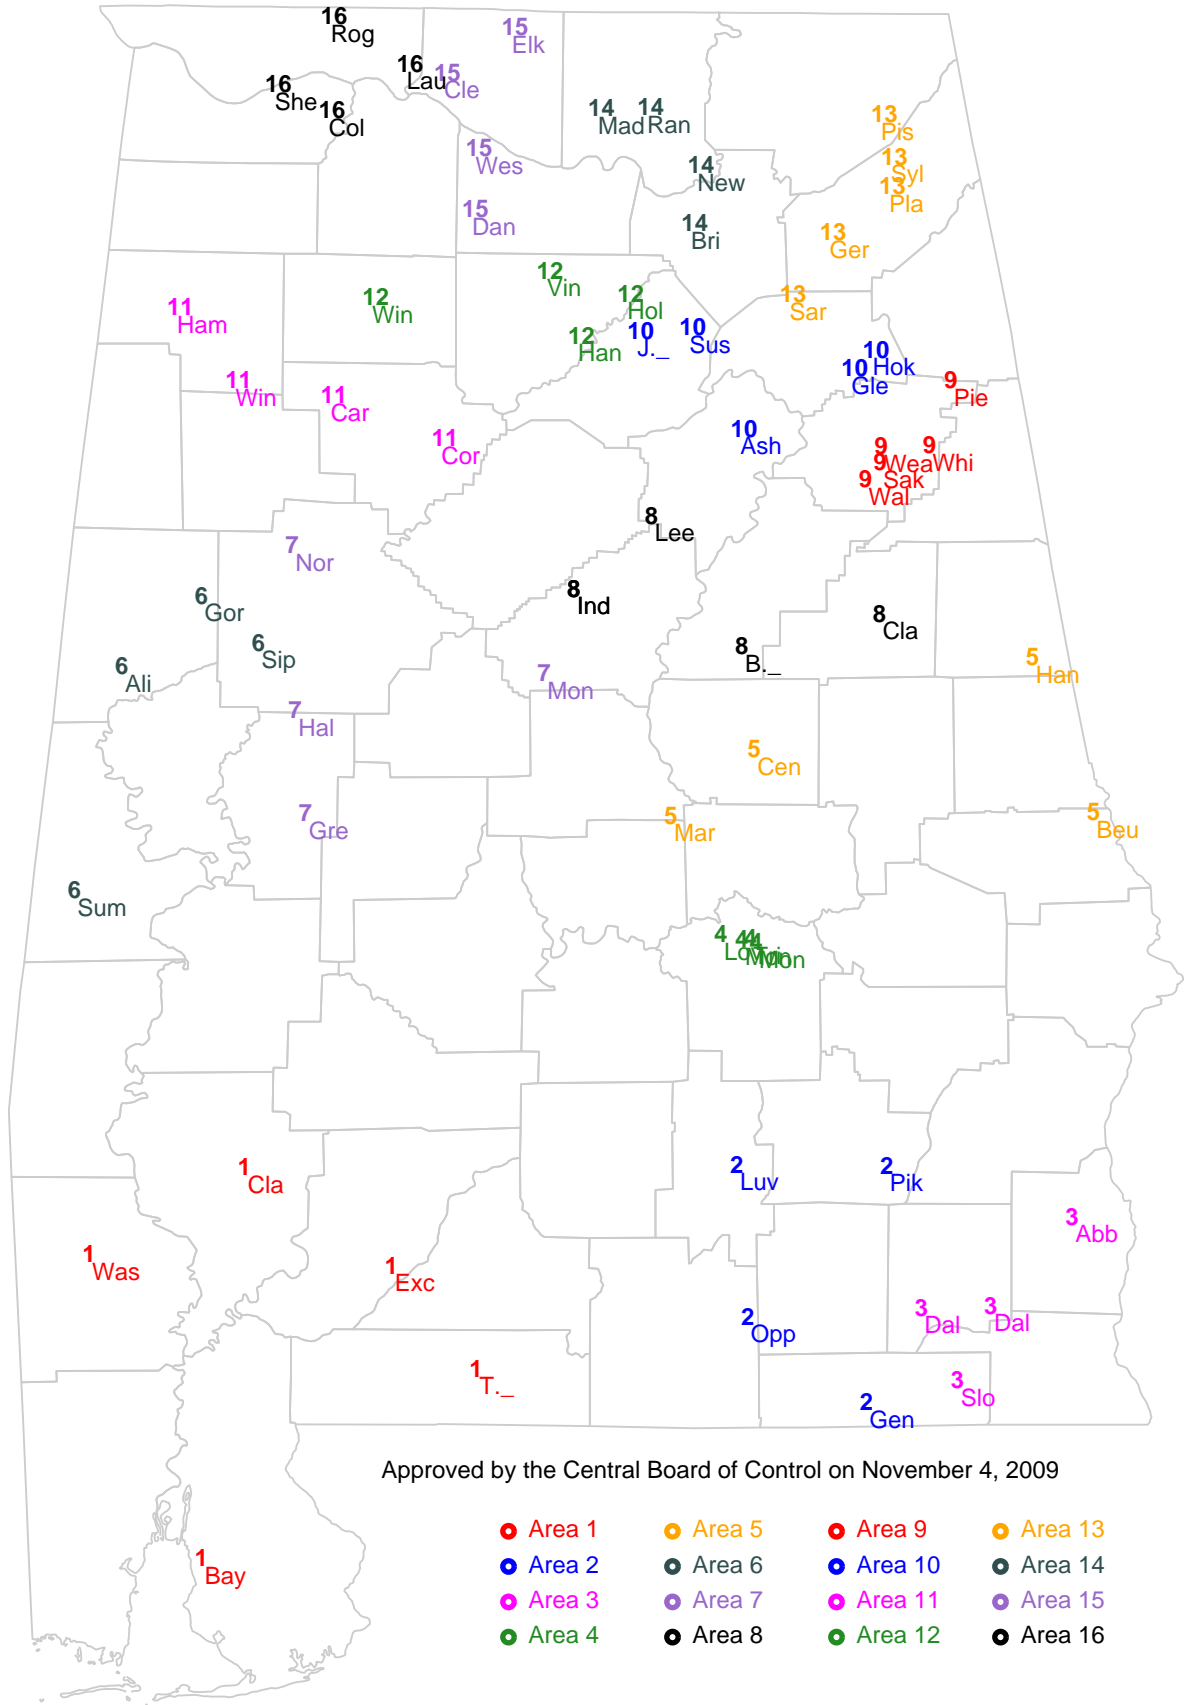

AHSAA 2010-12 Class 3A Basketball Alignment

Approved by the Central Board of Control on November 4, 2009

- Area 1
- Area 5
- Area 9
- Area 13
- Area 2
- Area 6
- Area 10
- Area 14
- Area 3
- Area 7
- Area 11
- Area 15
- Area 4
- Area 8
- Area 12
- Area 16