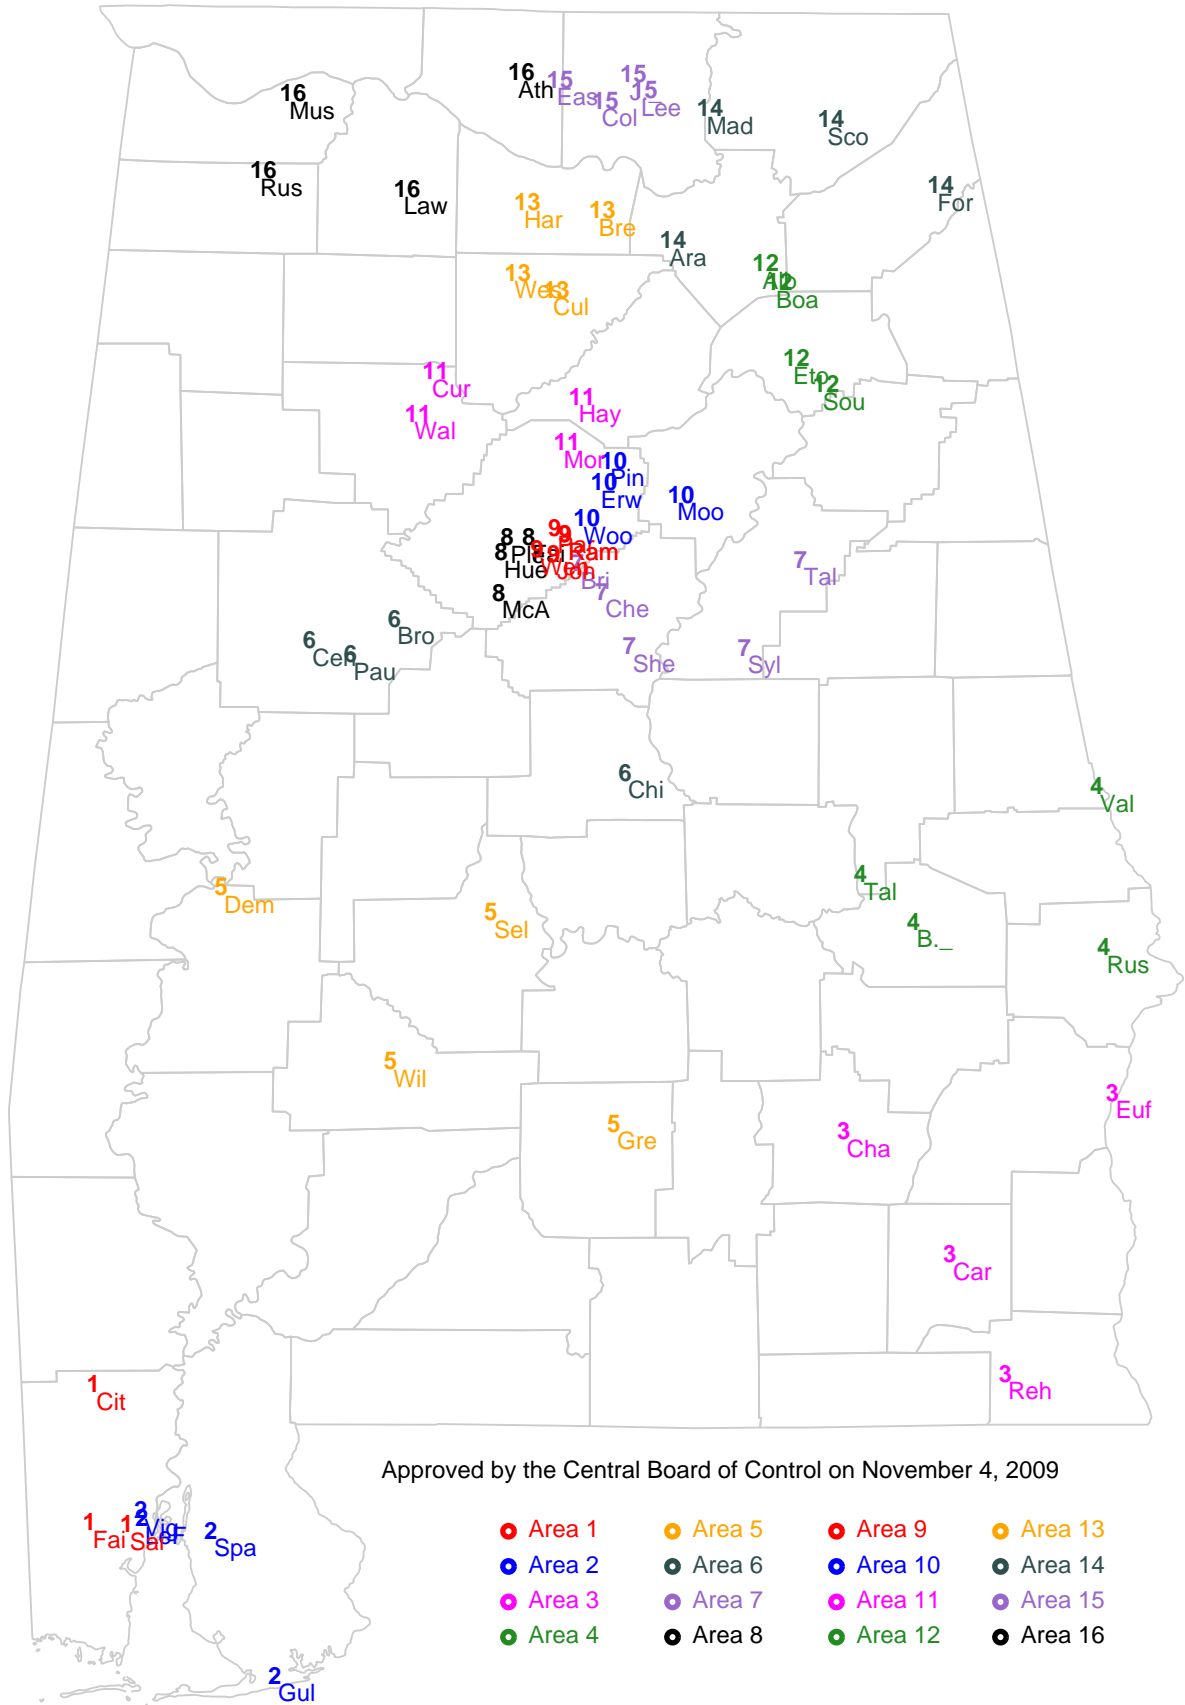

AHSAA 2010-12 Class 5A Basketball Alignment

Approved by the Central Board of Control on November 4, 2009

- Area 1
- Area 2
- Area 3
- Area 4
- Area 5
- Area 6
- Area 7
- Area 8
- Area 9
- Area 10
- Area 11
- Area 12
- Area 13
- Area 14
- Area 15
- Area 16