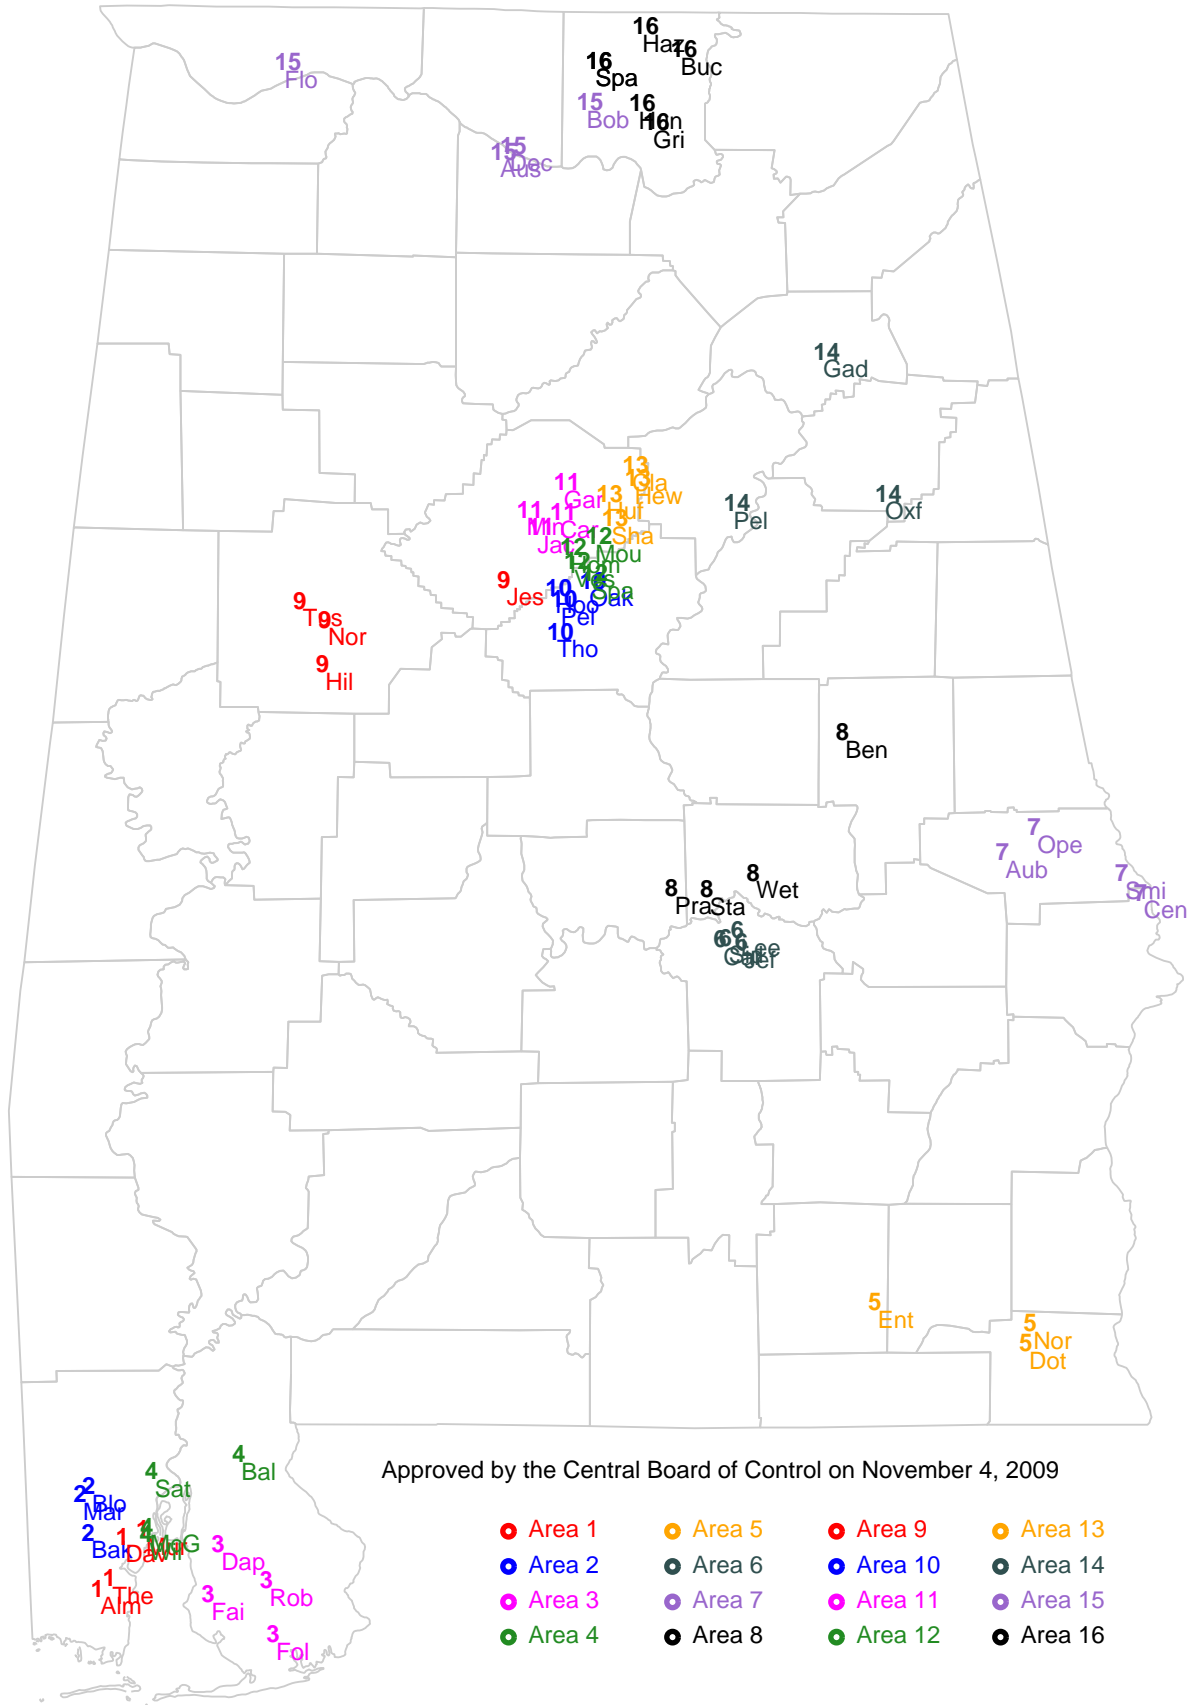

AHSAA 2010-12 Class 6A Basketball Alignment